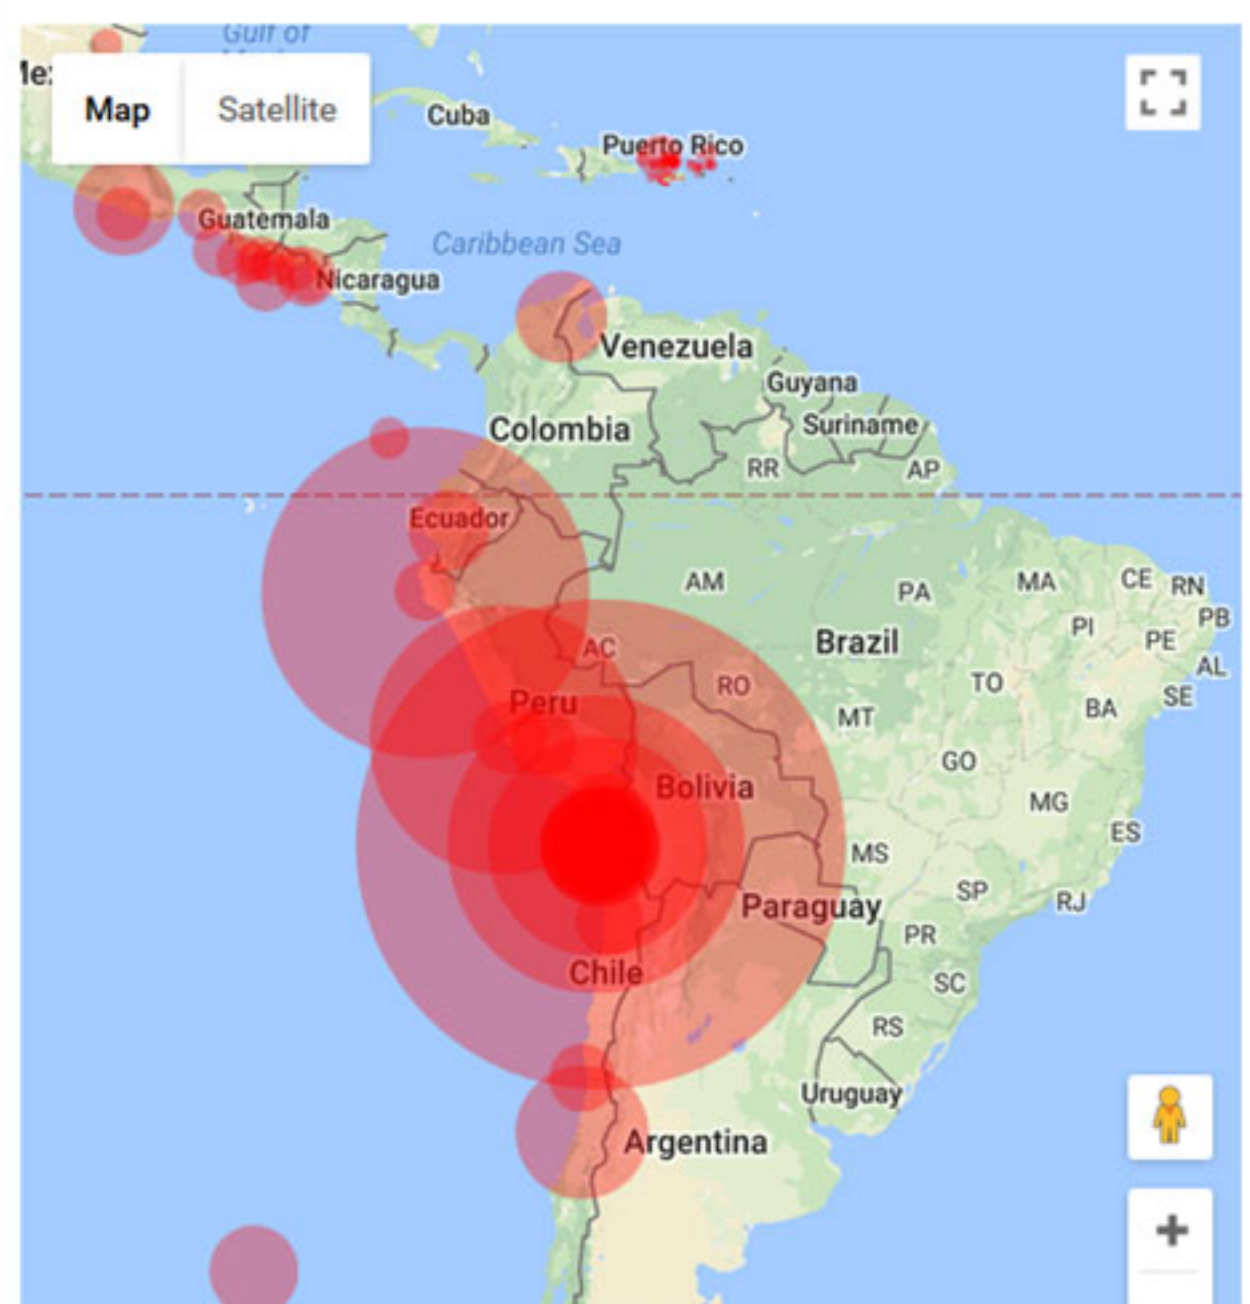

Activate Plans

Incident Log

Critical Worsening Alert Open Improving Information

Display All Unstable Go

Incident Name	Location	Date/Time	Updated
Flood Notification Barton Branch at Fleming St.	Barton Branch at Fleming St.	4/26/2016 3:54:00 PM	N/A
Chemical spill at sports centre	Bryantown Sports Complex	7/10/2015 5:01:00 AM	7/10/2015 5:12:00 AM

Dashboard Main Site Top ↑

Weather & Environment

Current Weather Latest Incident Weather Map Traffic Map USGS Earthquakes

Mobile Version